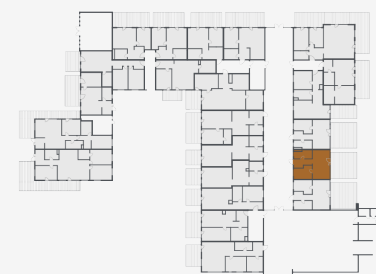

Nr.

L02

level

1 of 2

floor

3

room count

1

living area

18.1 m²

total area

80.26 m²

price

164 066 €

Nr.	L02
level	2 of 2
floor	3
room count	1
living area	18.1 m ²
total area	80.26 m ²
price	164 066 €