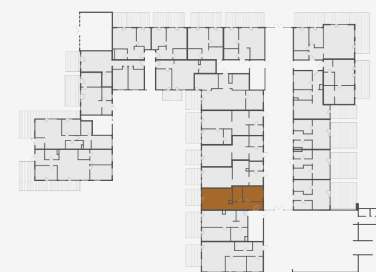

Nr.

L09

level

1 of 2

floor

3

room count

1

living area

15.3 m²

total area

74.40 m²

price

162 437 €

Nr.	L09
level	2 of 2
floor	3
room count	1
living area	15.3 m ²
total area	74.40 m ²
price	162 437 €