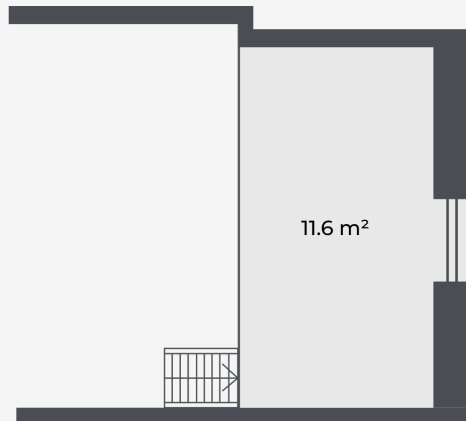

living area

11.6 m²

total area

103.95 m²

Nr.

L10

level

2 of 3

floor

3

room count

1

living area

11.6 m²

total area

103.95 m²

Nr.	L10
level	3 of 3
floor	3
room count	1
living area	11.6 m ²
total area	103.95 m ²