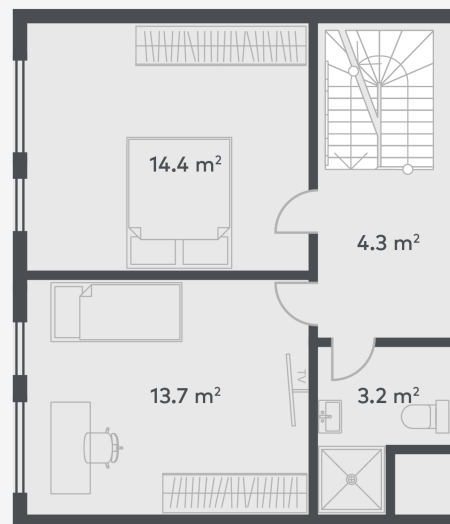

Nr.

L10

level

1 of 3

floor

3

room count

1

living area

11.6 m²

total area

103.95 m²

Nr.

L10

level

2 of 3

floor

3

room count

1

living area

11.6 m²

total area

103.95 m²

Nr.	L10
level	3 of 3
floor	3
room count	1
living area	11.6 m ²
total area	103.95 m ²