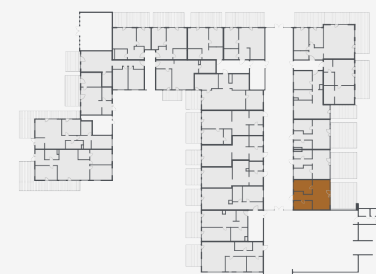

Nr.

L01

level

1 of 2

floor

1

room count

2

living area

54.01 m²

total area

79.60 m²

price

167 229 €

Nr.

L01

level

2 of 2

floor

1

room count

2

living area

54.01 m²