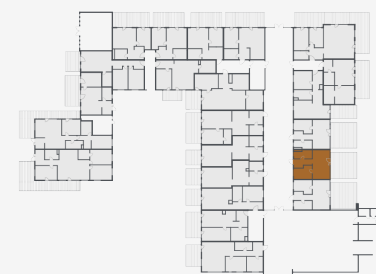

Nr.

L02

level

1 of 2

floor

1

room count

2

living area

54.57 m²

total area

80.26 m²

price

168 988 €

Nr.

L02

level

2 of 2

floor

1

room count

2

living area

54.57 m²