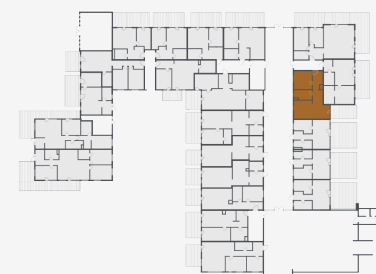

Nr.

L04

level

1 of 2

floor

1

room count

2

living area

69.45 m²

total area

82.62 m²

price

185 853 €

| | |
|-------------|----------------------|
| Nr. | L04 |
| level | 2 of 2 |
| floor | 1 |
| room count | 2 |
| living area | 69.45 m ² |
| total area | 82.62 m ² |
| price | 185 853 € |