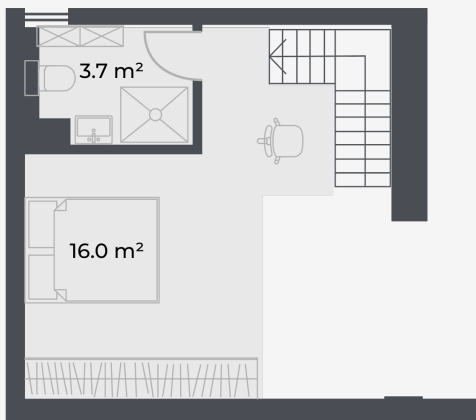

living area

69.45 m²

total area

82.62 m²

price

185 853 €

| | |
|-------------|----------------------|
| Nr. | L04 |
| level | 2 of 2 |
| floor | 1 |
| room count | 2 |
| living area | 69.45 m ² |
| total area | 82.62 m ² |
| price | 185 853 € |