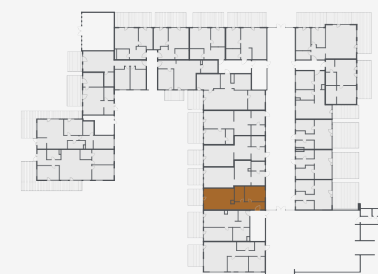

Nr.

L09

level

1 of 2

floor

1

room count

2

living area

61.1 m²

total area

74.40 m²

price

167 310 €

Nr.	L09
level	2 of 2
floor	1
room count	2
living area	61.1 m ²
total area	74.40 m ²
price	167 310 €