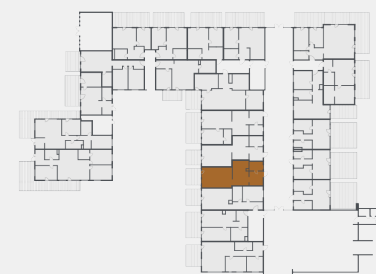

Nr.

L10

level

1 of 2

floor

1

room count

3

living area

80.73 m²

total area

92.35 m²

Nr.

L10

level

2 of 2

floor

1

room count

3

living area

80.73 m²

total area

92.35 m²