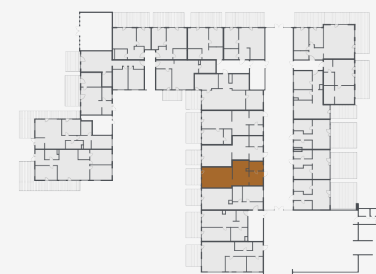

Nr.

L10

level

1 of 3

floor

1

room count

3

living area

92.33 m<sup>2</sup>

total area

103.95 m<sup>2</sup>

price

263 213 €

---

Nr.

L10

level

2 of 3

floor

1

room count

3

living area

92.33 m<sup>2</sup>

total area

103.95 m<sup>2</sup>

price

263 213 €

---

---

Nr.	L10
level	3 of 3
floor	1
room count	3
living area	92.33 m <sup>2</sup>
total area	103.95 m <sup>2</sup>
price	263 213 €