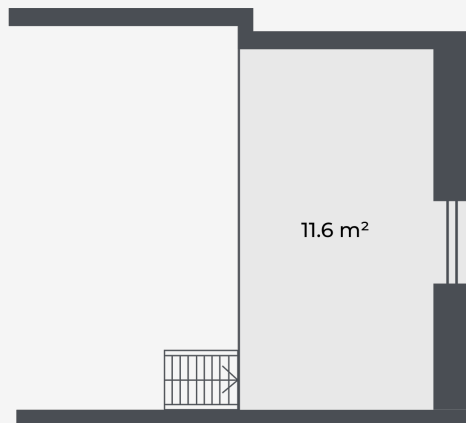

L10

level

2 of 3

floor

1

room count

3

living area

92.33 m<sup>2</sup>

total area

103.95 m<sup>2</sup>

price

263 213 €

---

---

Nr.	L10
level	3 of 3
floor	1
room count	3
living area	92.33 m <sup>2</sup>
total area	103.95 m <sup>2</sup>
price	263 213 €