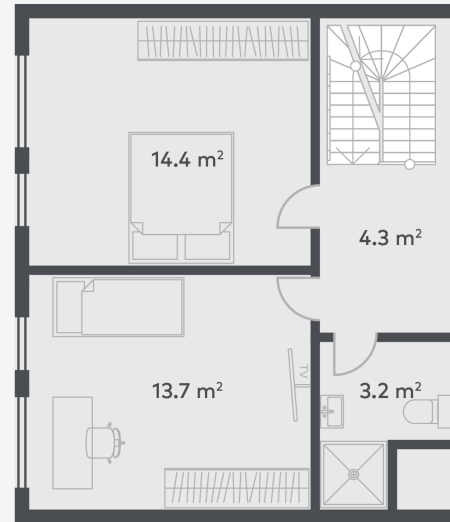

Nr.

L10

level

1 of 3

floor

1

room count

3

living area

92.33 m<sup>2</sup>

total area

103.95 m<sup>2</sup>

price

263 213 €

---

Nr.

L10

level

2 of 3

floor

1

room count

3

living area

92.33 m<sup>2</sup>

total area

103.95 m<sup>2</sup>

price

263 213 €

---

---

Nr.	L10
level	3 of 3
floor	1
room count	3
living area	92.33 m <sup>2</sup>
total area	103.95 m <sup>2</sup>
price	263 213 €