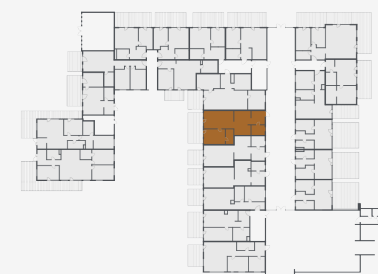

Nr.

L12

level

1 of 3

floor

1

room count

3

living area

84.67 m²

total area

106.07 m²

price

246 745 €

Nr.

L12

level

2 of 3

floor

1

room count

3

living area

84.67 m²