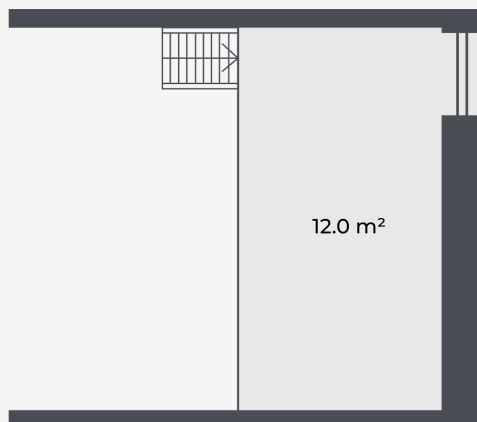

level

2 of 3

floor

1

room count

3

living area

84.67 m²

total area

106.07 m²

price

246 745 €

Nr.

L12

level

3 of 3

floor

1

room count

3

living area

84.67 m²

total area

106.07 m²