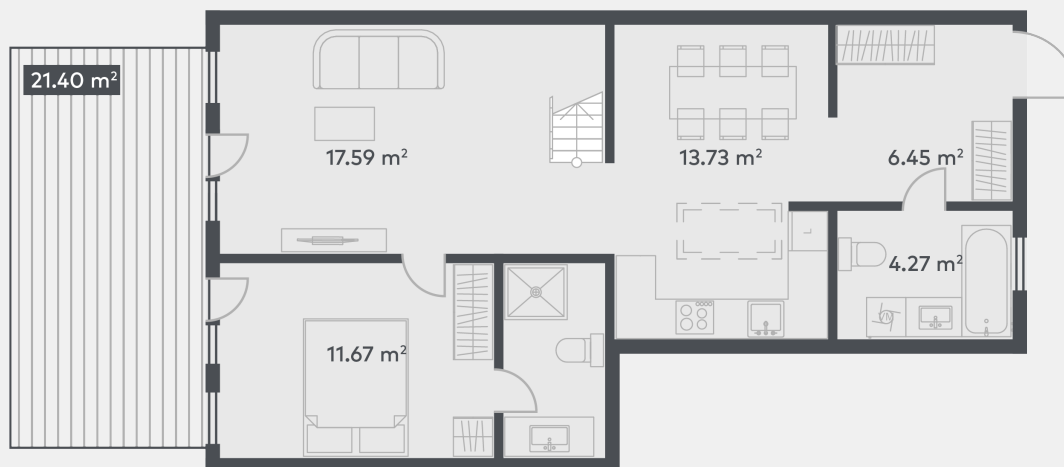

Nr.	L12
level	1 of 2
floor	1
room count	3
living area	72.67 m ²
total area	94.07 m ²

Nr.	L12
level	2 of 2
floor	1
room count	3
living area	72.67 m ²
total area	94.07 m ²
