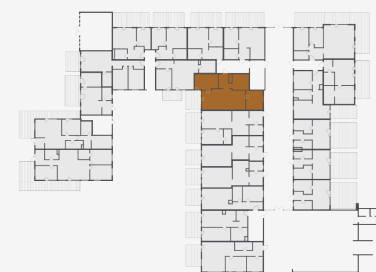

Nr.

L13

level

1 of 2

floor

1

room count

3

living area

84.49 m²

total area

96.71 m²

price

– €

Nr.	L13
level	2 of 2
floor	1
room count	3
living area	84.49 m ²
total area	96.71 m ²
price	- €