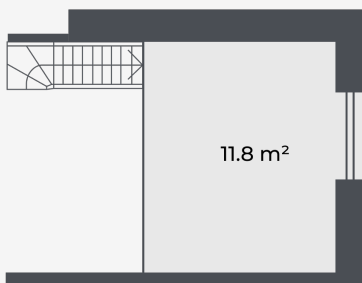

living area

84.49 m²

total area

96.71 m²

price

– €

Nr.	L13
level	2 of 2
floor	1
room count	3
living area	84.49 m ²
total area	96.71 m ²
price	- €